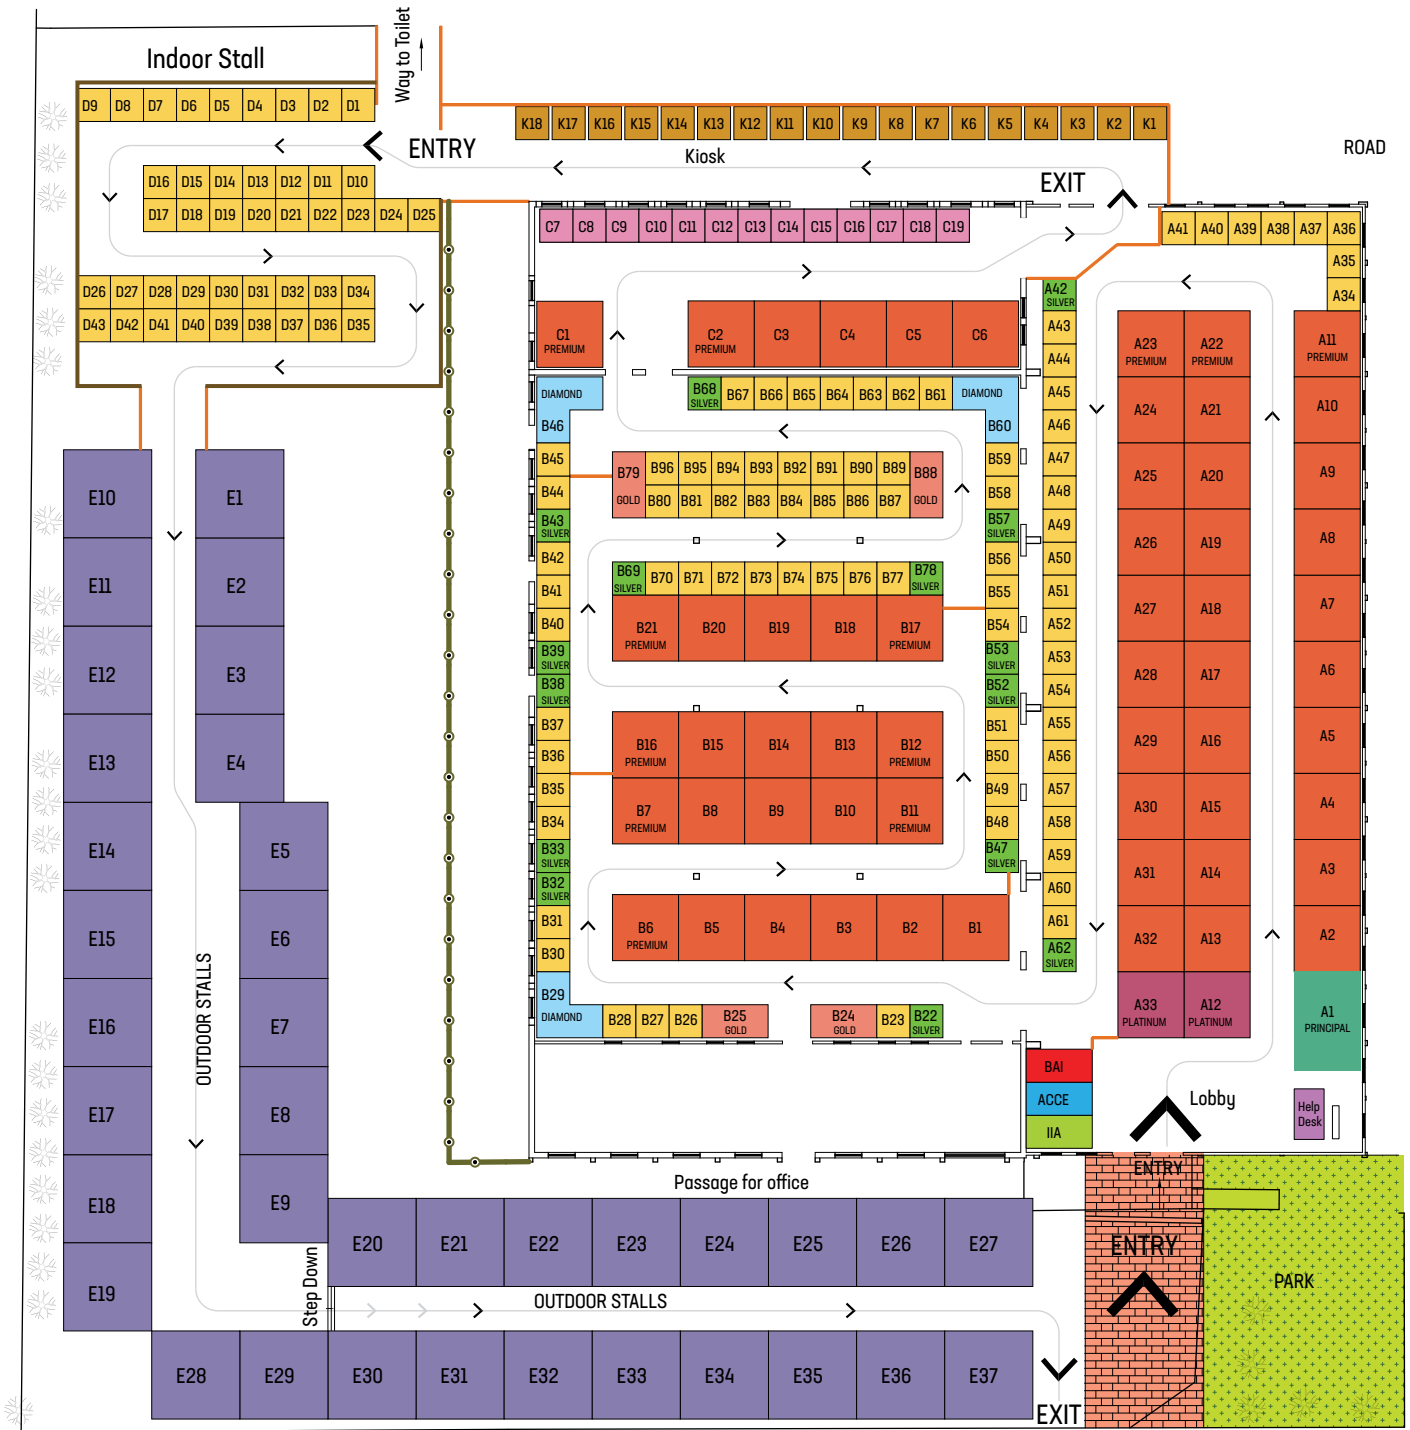

BUILDMAT 2025-STALL LAYOUT

■ PRINCIPAL SPONSOR
■ PLATINUM SPONSOR
■ DIAMOND SPONSOR
■ GOLD SPONSOR
■ SILVER SPONSOR

BuildMat
2025 International
Construction
& Interior Fair

Indoor Stall Layout

- 3M X 3M (9 Sq.m)
- 3M X 6M (18 Sq.m)
- 3M X 9M (27 Sq.m)
- 6M X 6M (36 Sq.m)
- 6M X 9M (54 Sq.m)

Outdoor Stall Layout

■ 8m x 8m (64 Sq.m)

Kiosk Layout

■ 3m x 3m (9 Sq.m)

International Stall

■ 3m x 3m (9 Sq.m)

23 - 26 JAN

@ PSG Convention Center &
Trade fair ground, Coimbatore.

10TH EDITION